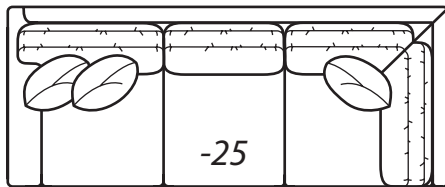

*Outside: 41W
Inside: 24W
COM: L*

Scale: 1/4" = 1' All dimensions listed are approximate.

2300 LUXE Collection

Overall Height	Overall Depth	Inside Depth	Arm Height	Seat Height	Seat Cushion
37	45	28	25	18	UD

-41 Armless Loveseat

Outside: 60W Inside: 60W
 COM: N

-23 Left Arm Sofa

One Arm Sofa

Outside: 99W
 Inside: 91W
 COM: T

-22 Right Arm Sofa

-25 Left Arm Corner Sofa

One Arm Corner Sofa