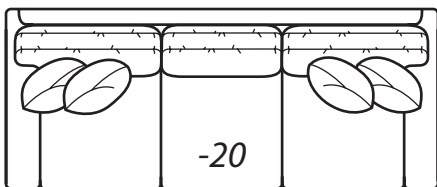

2300 Plush LUXE

Step 1: Select style

2300 CHILL LUXE

2300 MOD LUXE

*Reduces outside width
by 2" per arm*

2300 PURE LUXE

*Reduces outside width
by 2.5" per arm*

**2300 VINTAGE
LUXE**

Step 2: Select items

-20 Sofa

*Outside: 108W Inside: 91W
COM: W*

-40 Loveseat

*Outside: 78W Inside: 61W
COM: Q*

-70 Sofa

*Outside: 94W Inside: 77W
COM: S*

**-50 Chair
-56 Swivel Chair**

*Outside: 41W
Inside: 24W
COM: L*

Scale: 1/4" = 1' All dimensions listed are approximate.

2300 LUXE Collection

Overall Height	Overall Depth	Inside Depth	Arm Height	Seat Height	Seat Cushion
37	45	28	25	18	UD

Outside: 69W
 Inside: 61W
 COM: O

-42 Right Arm Loveseat