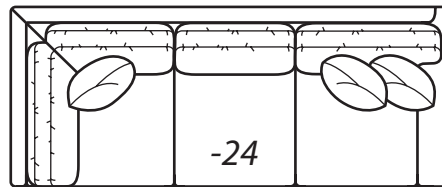

-25 Left Arm Corner Sofa

One Arm Corner Sofa

Outside: 110W
Inside: 85W
COM: Z

-24 Right Arm Corner Sofa