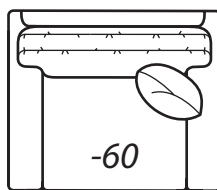

Step 2: Select items

-20 Sofa

*Outside: 108W Inside: 91W
COM: W*

-40 Loveseat

*Outside: 78W Inside: 61W
COM: Q*

-70 Sofa

*Outside: 94W Inside: 77W
COM: S*

**-50 Chair
-56 Swivel Chair**

*(-56 available in 41" Depth Only)
Outside: 40W
Inside: 23W
COM: H*

-55 Ottoman

*32W x 22D x 17H
COM: E*

-60 Chair 1/2

*Outside: 53W
Inside: 36W
COM: L*

-64 Ottoman 1/2

*39W x 25D x 18H
COM: E*

-31 Corner

*Outside: 41W
Inside: 24W
COM: L*

Scale: 1/4" = 1' All dimensions listed are approximate.

2300 LUXE Collection

Overall Height	Overall Depth	Inside Depth	Arm Height	Seat Height	Seat Cushion
37	45	28	25	18	UD

Outside: 69W
 Inside: 61W
 COM: O

-42 Right Arm Loveseat