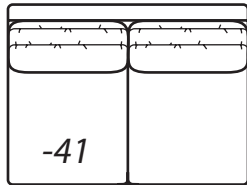

*Outside: 41W
Inside: 24W
COM: L*

Scale: 1/4" = 1' All dimensions listed are approximate.

2300 LUXE Collection

Overall Height	Overall Depth	Inside Depth	Arm Height	Seat Height	Seat Cushion
37	45	28	25	18	UD

Width measurements based on widest arm style, the CHILL/VINTAGE. Overall width is reduced with these arm options: 2300 MOD -2" per arm, 2300 PURE -2.5" per arm. Seating area dimensions are not affected by arm choice.

One Arm Cuddle Chaise

Outside Width: 72W
 Inside Width: 51W
 Outside Depth: 54
 Inside Depth: 37
 Wall Depth: 69
 COM: P

-34 Right Arm Cuddle Chaise

-51 Armless Chair

Outside: 30W
 Inside: 30W
 COM: G

-35 Left Arm Cuddle Chaise

Outside: 69W
 Inside: 61W
 COM: O

-42 Right Arm Loveseat