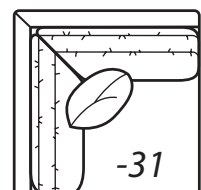

Step 2: Select items

-20 Sofa

*Outside: 108W Inside: 91W
COM: W*

-40 Loveseat

*Outside: 78W Inside: 61W
COM: Q*

-70 Sofa

*Outside: 94W Inside: 77W
COM: S*

**-50 Chair
-56 Swivel Chair**

*(-56 available in 41" Depth Only)
Outside: 40W
Inside: 23W
COM: H*

-55 Ottoman

*32W x 22D x 17H
COM: E*

-60 Chair 1/2

*Outside: 53W
Inside: 36W
COM: L*

-64 Ottoman 1/2

*39W x 25D x 18H
COM: E*

-31 Corner

*Outside: 41W
Inside: 24W
COM: L*

Scale: 1/4" = 1' All dimensions listed are approximate.

2300 LUXE Collection

Overall Height	Overall Depth	Inside Depth	Arm Height	Seat Height	Seat Cushion
37	45	28	25	18	UD

Outside: 69W
 Inside: 61W
 COM: O

-42 Right Arm Loveseat