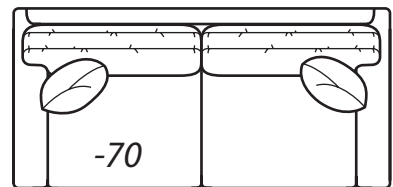

Step 2: Select items

-20 Sofa

*Outside: 108W Inside: 91W
COM: W*

-40 Loveseat

*Outside: 78W Inside: 61W
COM: Q*

-70 Sofa

*Outside: 94W Inside: 77W
COM: S*

**-50 Chair
-56 Swivel Chair**

*(-56 available in 41" Depth Only)
Outside: 40W
Inside: 23W
COM: H*

-55 Ottoman

*32W x 22D x 17H
COM: E*

-60 Chair 1/2

*Outside: 53W
Inside: 36W
COM: L*

-64 Ottoman 1/2

*39W x 25D x 18H
COM: E*

-31 Corner

*Outside: 41W
Inside: 24W
COM: L*

Scale: 1/4" = 1' All dimensions listed are approximate.

2300 LUXE Collection

Overall Height	Overall Depth	Inside Depth	Arm Height	Seat Height	Seat Cushion
37	45	28	25	18	UD

Outside: 69W
 Inside: 61W
 COM: O

-42 Right Arm Loveseat