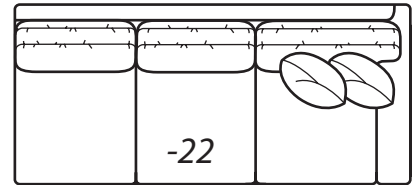

*Outside: 41W
Inside: 24W
COM: L*

Scale: 1/4" = 1' All dimensions listed are approximate.

2300 LUXE Collection

Overall Height	Overall Depth	Inside Depth	Arm Height	Seat Height	Seat Cushion
37	45	28	25	18	UD

-41 Armless Loveseat

Outside: 60W Inside: 60W
 COM: N

-23 Left Arm Sofa

One Arm Sofa

Outside: 99W
 Inside: 91W
 COM: T

-22 Right Arm Sofa

-25 Left Arm Corner Sofa

One Arm Corner Sofa